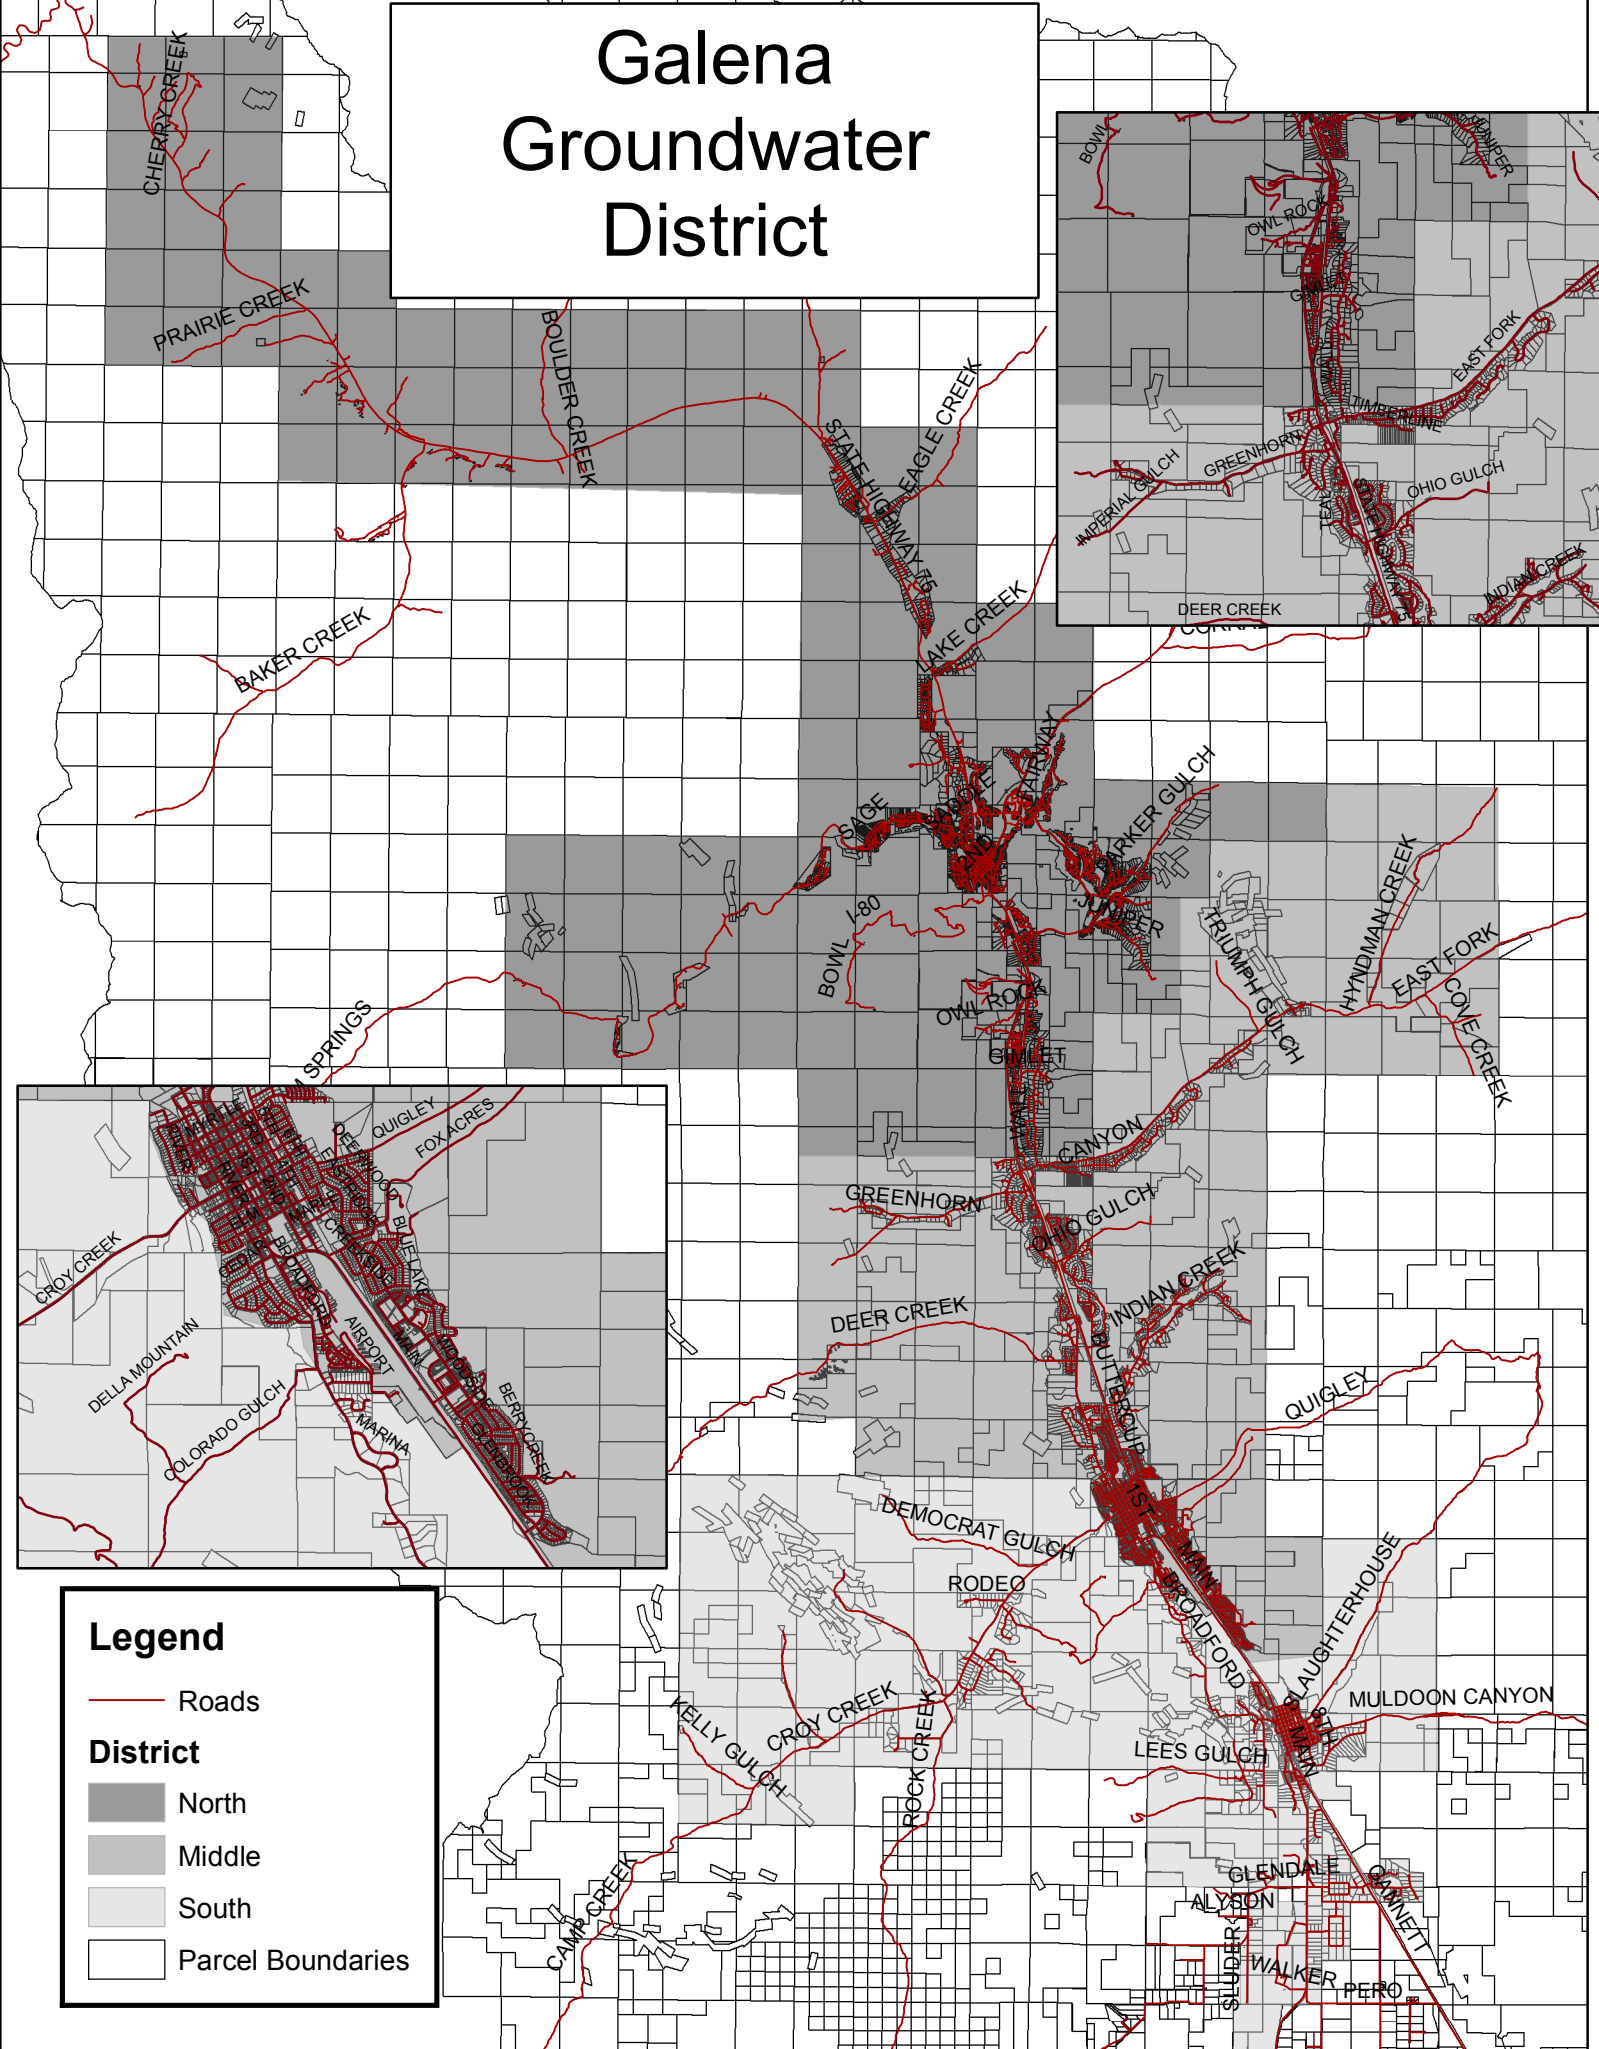

Galena Groundwater District

Legend

— Roads

District

█ North

█ Middle

█ South

□ Parcel Boundaries